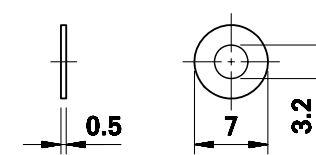

SA301

U/M3	U-Scheibe U-Washer Rondelle	22.6507	Messing, vergoldet Brass, gold plated Laiton, doré	125

FS/M3	Fächerscheibe Serrated lock washer Rondelle frein	22.6532	Federbronze Spring bronze Bronze ressort	6798