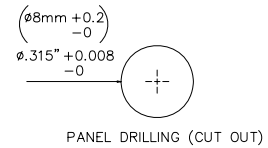

Model 72921 2mm SAFETY Sheathed Jack

Features

- Mates to 2mm shrouded plugs
- Safety Sheath Jack
- Safety Rating 600 V CAT II
- 1.9mm wire wrap connecting pin

Materials

- Body: Polyamide.
- Pin: Nickel plated brass.
- Nut: Nickel plated

Ordering Information

Model: Model 72921-Color
 Standard colors: -0 (Black), -2 (Red)

Specifications:

Max Current	10A
Max Voltage	600 V CAT II
Max Resistance	Less than 5 mΩ

USA: Sales: 800-490-2361 Technical Support: 800-241-2060 Fax: 888-403-3360

Europe: 31-(0) 40 2675 150 **International:** 425-446-5500
e-mail: technicalsupport@pomonaest.com

Where to Buy: www.pomonaelectronics.com

All dimensions are in inches. Tolerances (except noted): .xx = ± 0.02 " (.51 mm), .xxx = ± 0.005 " (.127 mm). All specifications are to the latest revisions. Specifications are subject to change without notice. Registered trademarks are the property of their respective companies.