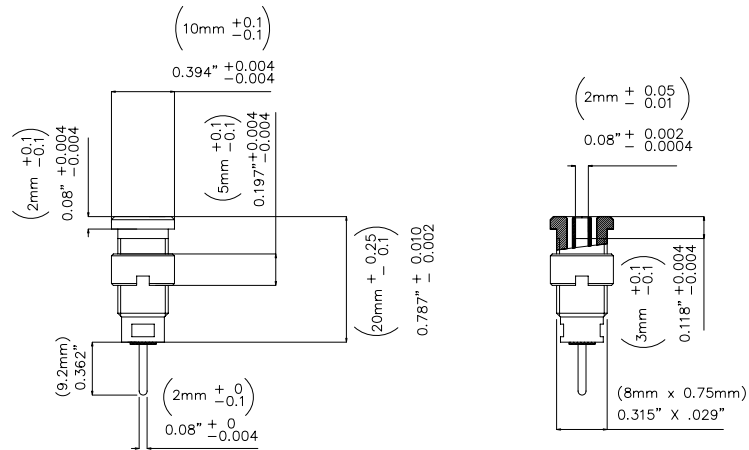

Model 72921 2mm SAFETY Sheathed Jack

Features

- Mates to 2mm shrouded plugs
- Safety Sheath Jack
- Safety Rating 600 V CAT II
- 1.9mm wire wrap connecting pin

Materials

- Body: Polyamide.
- Pin: Nickel plated brass.
- Nut: Nickel plated

Ordering Information

Model: Model 72921-Color
 Standard colors: -0 (Black), -2 (Red)

Specifications:

Max Current	10A
Max Voltage	600 V CAT II
Max Resistance	Less than 5 mΩ

USA: Sales: 800-490-2361 Technical Support: 800-241-2060 Fax: 888-403-3360

Europe: 31-(0) 40 2675 150 **International:** 425-446-5500
e-mail: technicalsupport@pomonaest.com

Where to Buy: www.pomonaelectronics.com

All dimensions are in inches. Tolerances (except noted): .xx = ± 0.02 " (.51 mm), .xxx = ± 0.005 " (.127 mm). All specifications are to the latest revisions. Specifications are subject to change without notice. Registered trademarks are the property of their respective companies.