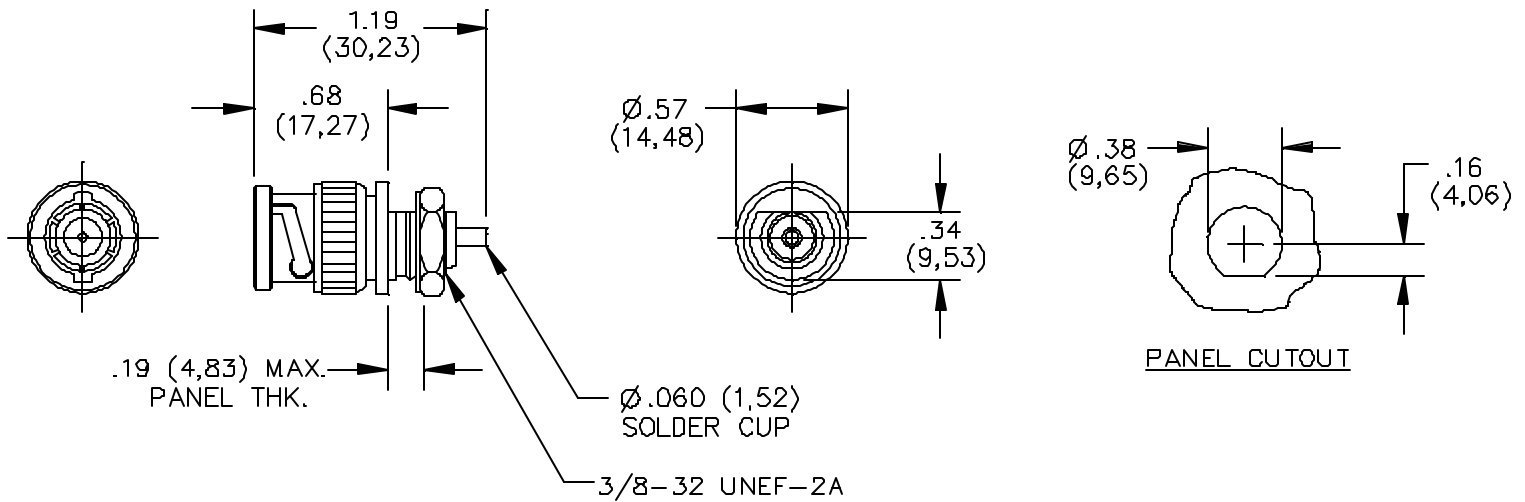

## Model 4979 BNC Bulkhead Receptacle, Male

### MATERIALS:

Body – Brass, Tarnish Resistant Plating, Center Contact – Gold Plated Brass

Dielectric: PTFE

Finish: Body and Fittings: Tarnish Resistant

Hardware: Body, Lockwasher (Int. Tooth, Hex Nut

Marking: “Pomona 4979”

### ORDERING INFORMATION: Model 4979

All dimensions are in inches. Tolerances (except noted): .xx = ±.02” (.51 mm), .xxx = ±.005” (.127 mm).

All specifications are to the latest revisions. Specifications are subject to change without notice.