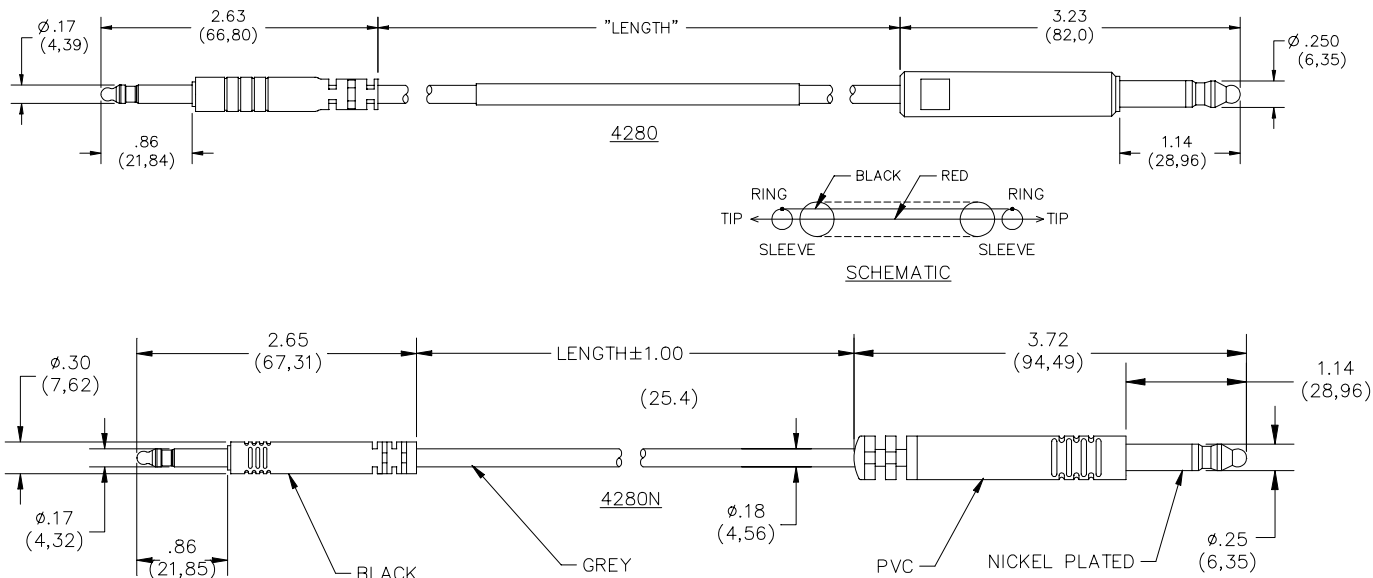

Model 4280 and 4280N WE=310 (PJ-051) To Bantam Miniature Phone Plug

FEATURES:

- Shielded cable to reduce noise
- WE-310 and Bantam Plugs molded to the cable for optimum durability

MATERIALS:

Plugs – (4280) Brass, unplated

(4280N) Brass, nickel plated

Cable – 2 Conductor shielded twisted pair, PVC jacket and insulation

RATINGS:

Operating Voltage: 300 VRMS Max.

Operating Temperature: +50°C to (+122°F) Max.

Current: 3.36 Amperes @ 25°C

Nominal Capacitance Shield Conductors: 720pf

Nominal Capacitance Between Conductors: 420pf

ORDERING INFORMATION: XX = Length in inches

Model 4280-XX Standard Lengths 48" (1219 mm), 60" (1520 mm)

4280N-XX Standard Lengths 36" (914 mm)

All dimensions are in inches. Tolerances (except noted): .xx = ±.02" (.51 mm), .xxx = ±.005" (.127 mm).

All specifications are to the latest revisions. Specifications are subject to change without notice.