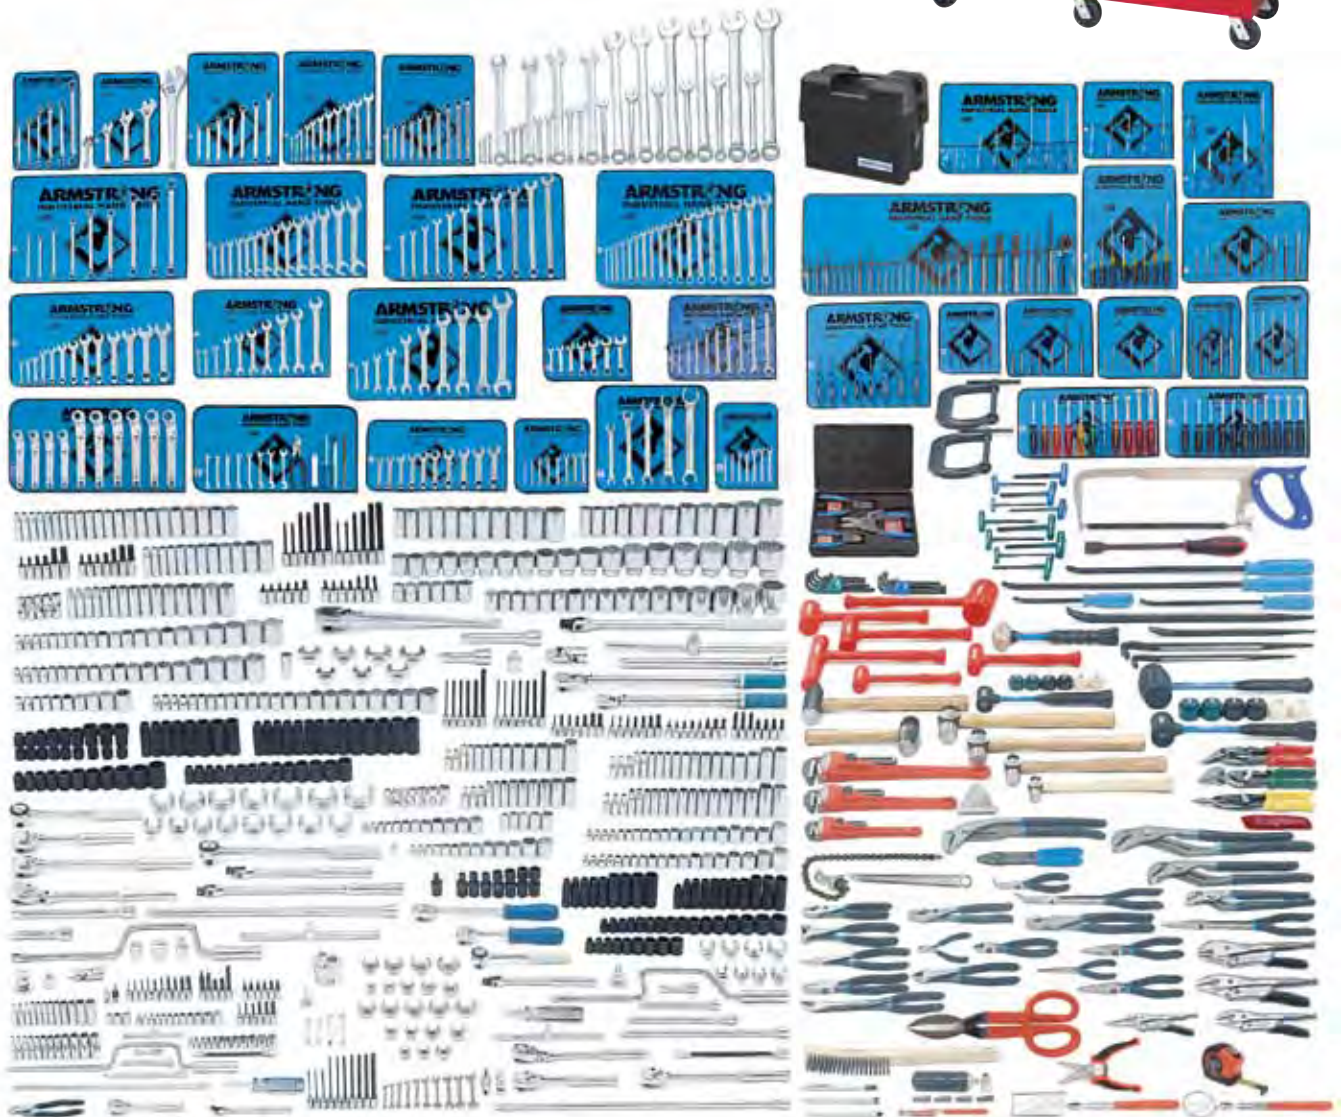

ARMSTRONG® 1165 Pc. Ultimate Master Set

- May Order With or Without Tool Storage
- Fasteners from 1/8" to 2-3/8" and 2mm to 50mm
- 1/4", 3/8", 1/2", and 3/4" Drive Sockets and Drive Tools
- 607 Sockets
- 280 Wrenches
- 45 Screwdrivers
- 25 Pliers and Snips
- 23 Nutdrivers
- 185 Additional Tools

* Please Note: Most tools Armstrong branded. May include other leading Apex Tool Group brands.

Cat. No.	Description	Cat. No.	Description
16-790	74" 19 Drawer Triple Bay Roller Cabinet, Industrial Series - Red	15-001	1165 Pc. Ultimate Master Set
16-888	54" 12 Drawer Top Chest, Industrial Series - Red		